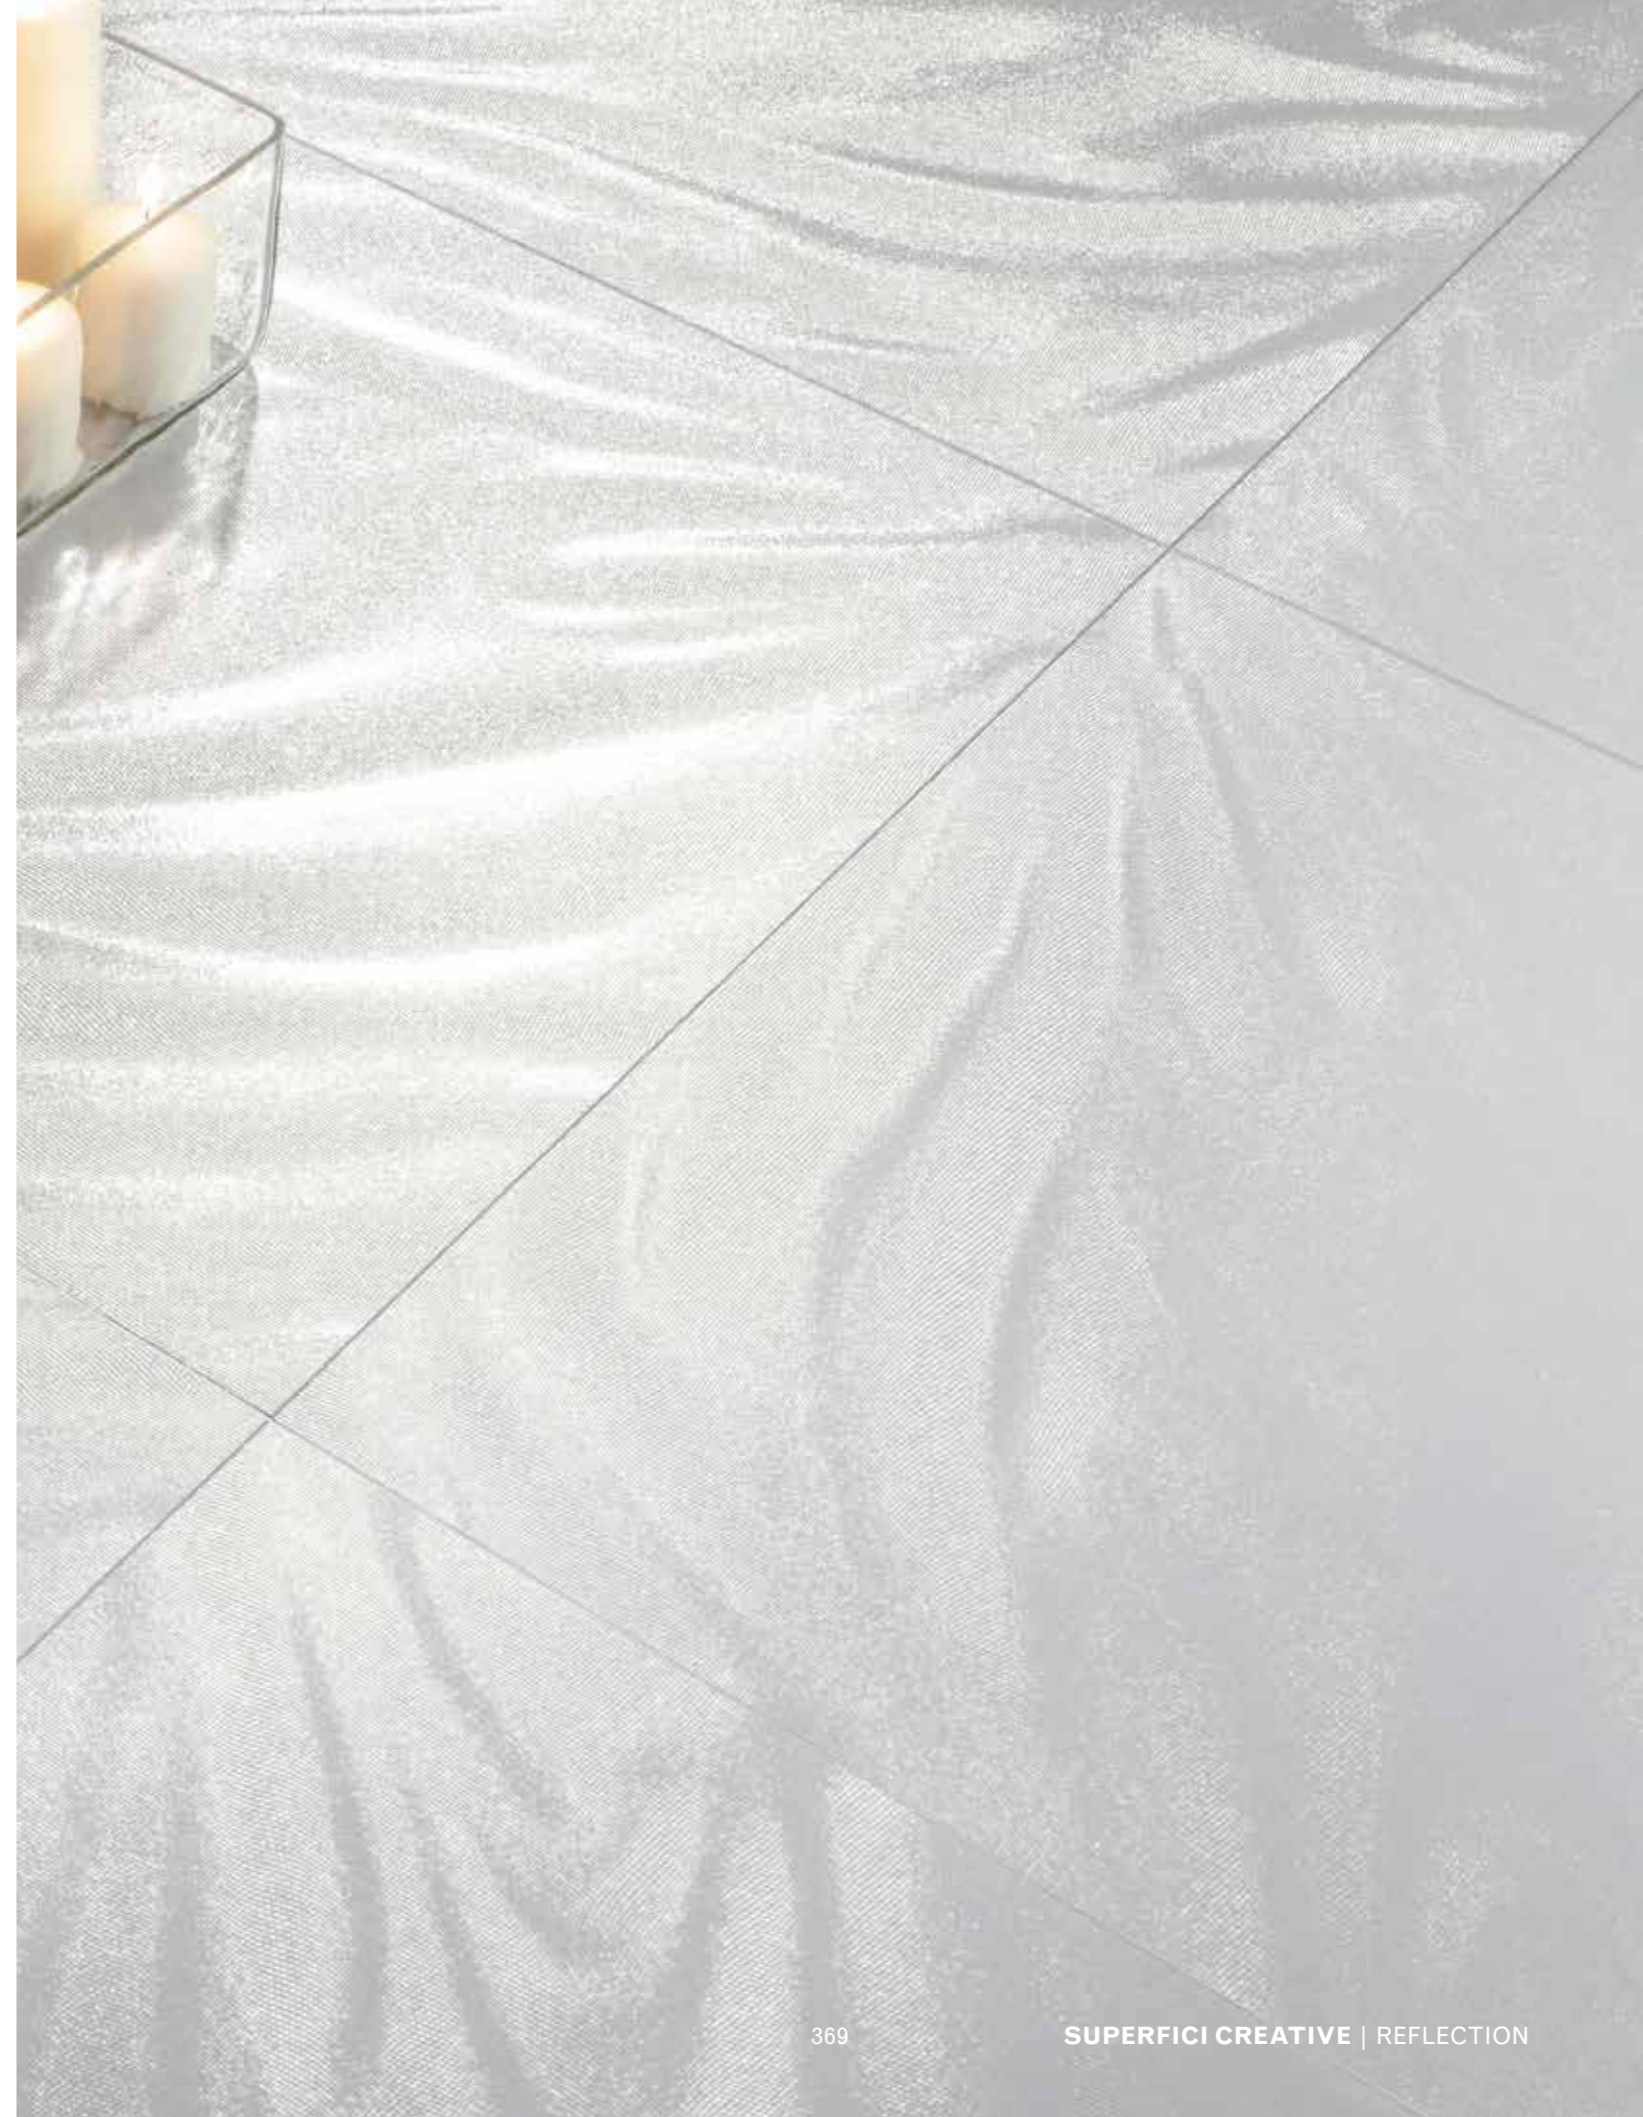

FLOOR
BLACK 60x60 . 24"x24"

FLOOR
WHITE 60x60 . 24"x24"

REFLECTION

DOUBLE FIRED - App. L - Standards BIII GLL *
 STONEWARE - App. J - Standards BIIa **

MACRO 1:1

60x60 RET
24"x24"

30x60 RET
12"x24"

20x60 RET
8"x24"